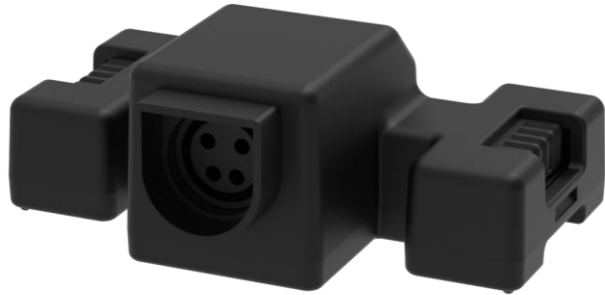

Battery Charger Bridges / Clip

16-32 Slot Clip

UNIV-BTCH-CLP

Dimension 37 x 15.2 x 11.5mm

Weight 1g

Compatible

WR10/15
16 Slot Battery Charger
(WR10-16BC-C00)

WR10/15
24 Slot Battery Charger
(WR10-24BC-C00)

WR10/15
32 Slot Battery Charger
(WR10-32BC-U00)

Battery Charger Bridges / Clip

16-32 Slot Bridge

UNIV-BTCH-BRG

Dimension 68 x 48 x 25mm

Weight 21g

Compatible

WR10/15
16 Slot Battery Charger
(WR10-16BC-C00)