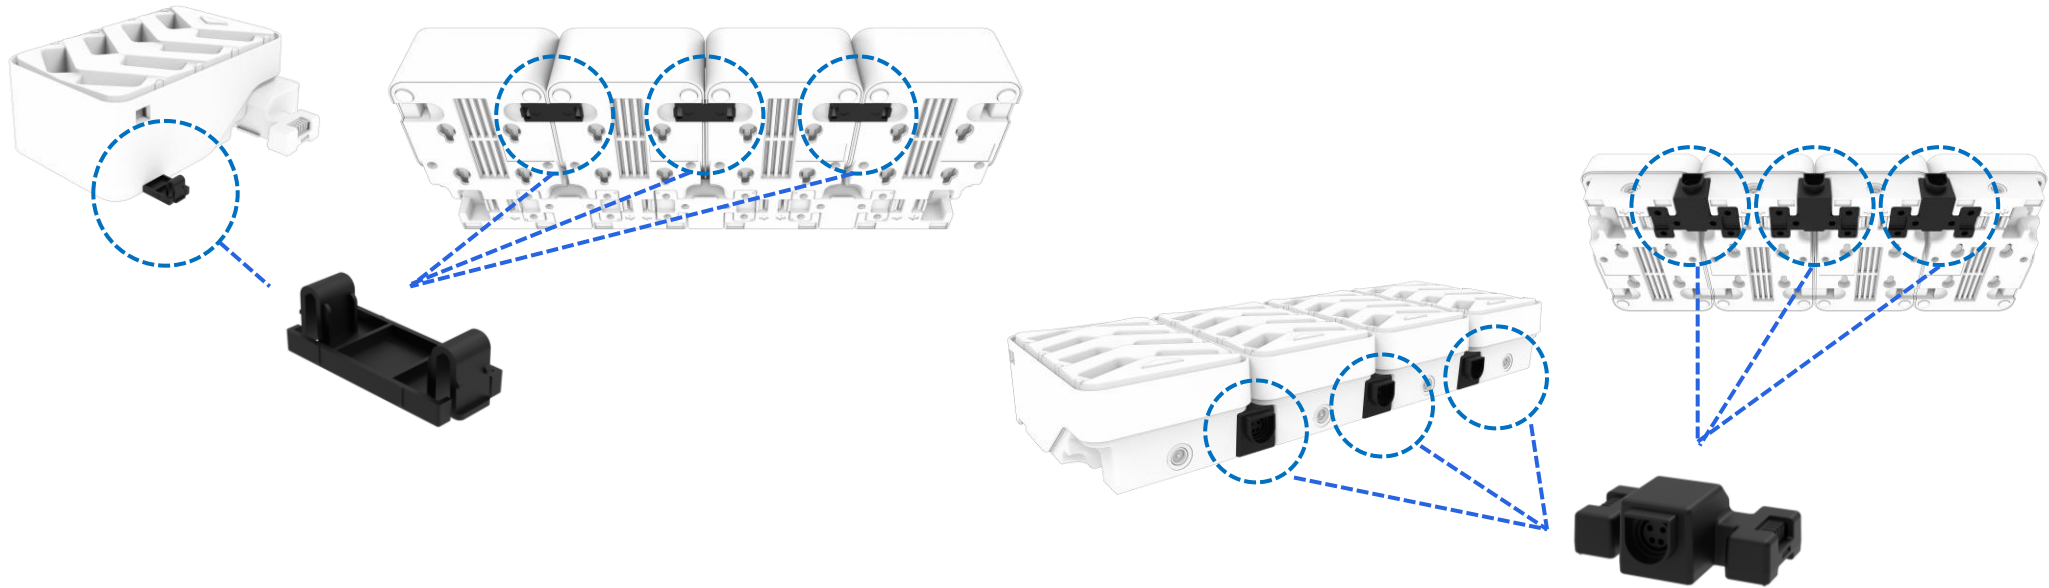

Battery Charger Bridges / Clip

16-32 Slot Clip

UNIV-BTCH-CLP

Dimension 37 x 15.2 x 11.5mm

Weight 1g

Compatible

WR10/15
16 Slot Battery Charger
(WR10-16BC-C00)

WR10/15
24 Slot Battery Charger
(WR10-24BC-C00)

WR10/15
32 Slot Battery Charger
(WR10-32BC-U00)

Battery Charger Bridges / Clip

16-32 Slot Bridge

UNIV-BTCH-BRG

Dimension 68 x 48 x 25mm

Weight 21g

Compatible

WR10/15
16 Slot Battery Charger
(WR10-16BC-C00)

WR10/15
24 Slot Battery Charger
(WR10-24BC-C00)

WR10/15
32 Slot Battery Charger
(WR10-32BC-U00, WR10-32BC-C00)

Guide to Expanding an 8-Slot Battery Charger to 16–32 Slots Using Bridges and Clips

! Please connect and secure the 8-slot unit and the 8-slot battery charger using the clips and bridge as shown in the image.

Bridge & Clip Quantity per Slot

- 16-Slot Battery Charger : 1clip + 1 Bridge
- 24 Slot Battery Charger : 2clip + 2 Bridge
- 32 Slot Battery Charger : 3clip + 3 Bridge

Power Supply / Charging

Provides power to WR10/15 directly