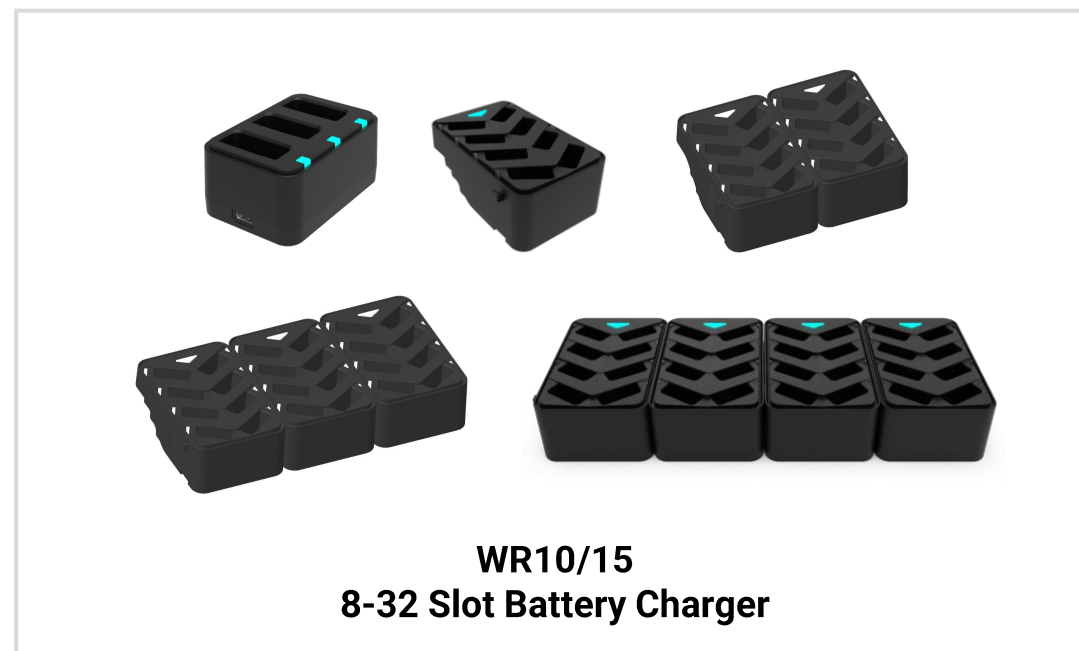

WR10/15
8-32 Slot Battery Charger