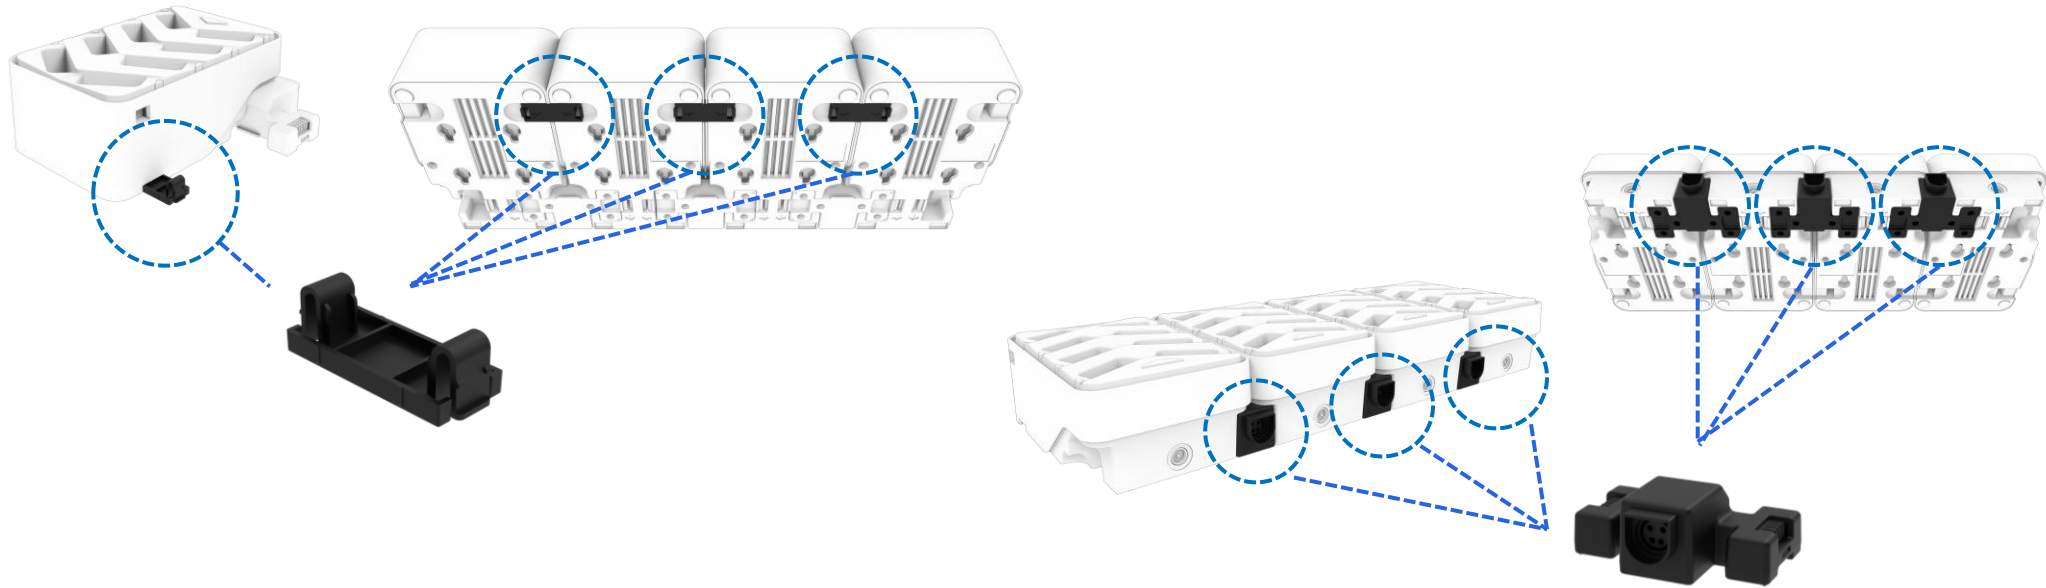

Battery Charger Bridges / Clip

16-32 Slot Clip

UNIV-BTCH-CLP

Dimension 37 x 15.2 x 11.5mm

Weight 1g

Compatible

WR10/15
16 Slot Battery Charger
(WR10-16BC-C00)

WR10/15
24 Slot Battery Charger
(WR10-24BC-C00)

WR10/15
32 Slot Battery Charger
(WR10-32BC-U00)

Battery Charger Bridges / Clip

16-32 Slot Bridge

UNIV-BTCH-BRG

Dimension 68 x 48 x 25mm

Weight 21g

Compatible

WR10/15
16 Slot Battery Charger
(WR10-16BC-C00)

WR10/15
24 Slot Battery Charger
(WR10-24BC-C00)

WR10/15
32 Slot Battery Charger
(WR10-32BC-U00, WR10-32BC-C00)

Guide to Expanding an 8-Slot Battery Charger to 16–32 Slots Using Bridges and Clips

! Please connect and secure the 8-slot unit and the 8-slot battery charger using the clips and bridge as shown in the image.

Bridge & Clip Quantity per Slot

- 16-Slot Battery Charger : 1clip + 1 Bridge
- 24 Slot Battery Charger : 2clip + 2 Bridge
- 32 Slot Battery Charger : 3clip + 3 Bridge

Power Supply / Charging

Provides power to WR10/15 directly