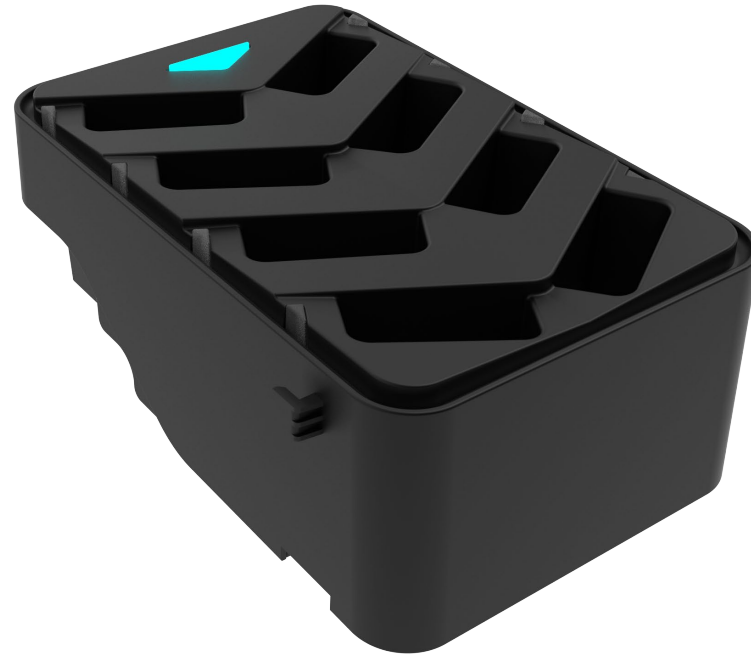

8 Slot Battery Charger

Charging

WR10-08BC-U00
WR10-08BC-C00
8-Slot battery charger of WR10

MODEL	WR10-08BC-U00 / WR10-08BC-C00
I/O	DC
Input	12V / 3A
Dimension	96.9 x 143.4 x 53.7mm
Compatibility	WR10

Compatible

WR10-BATT-S10
Standard Battery

WR10-PWSP-1XX
Power Supply