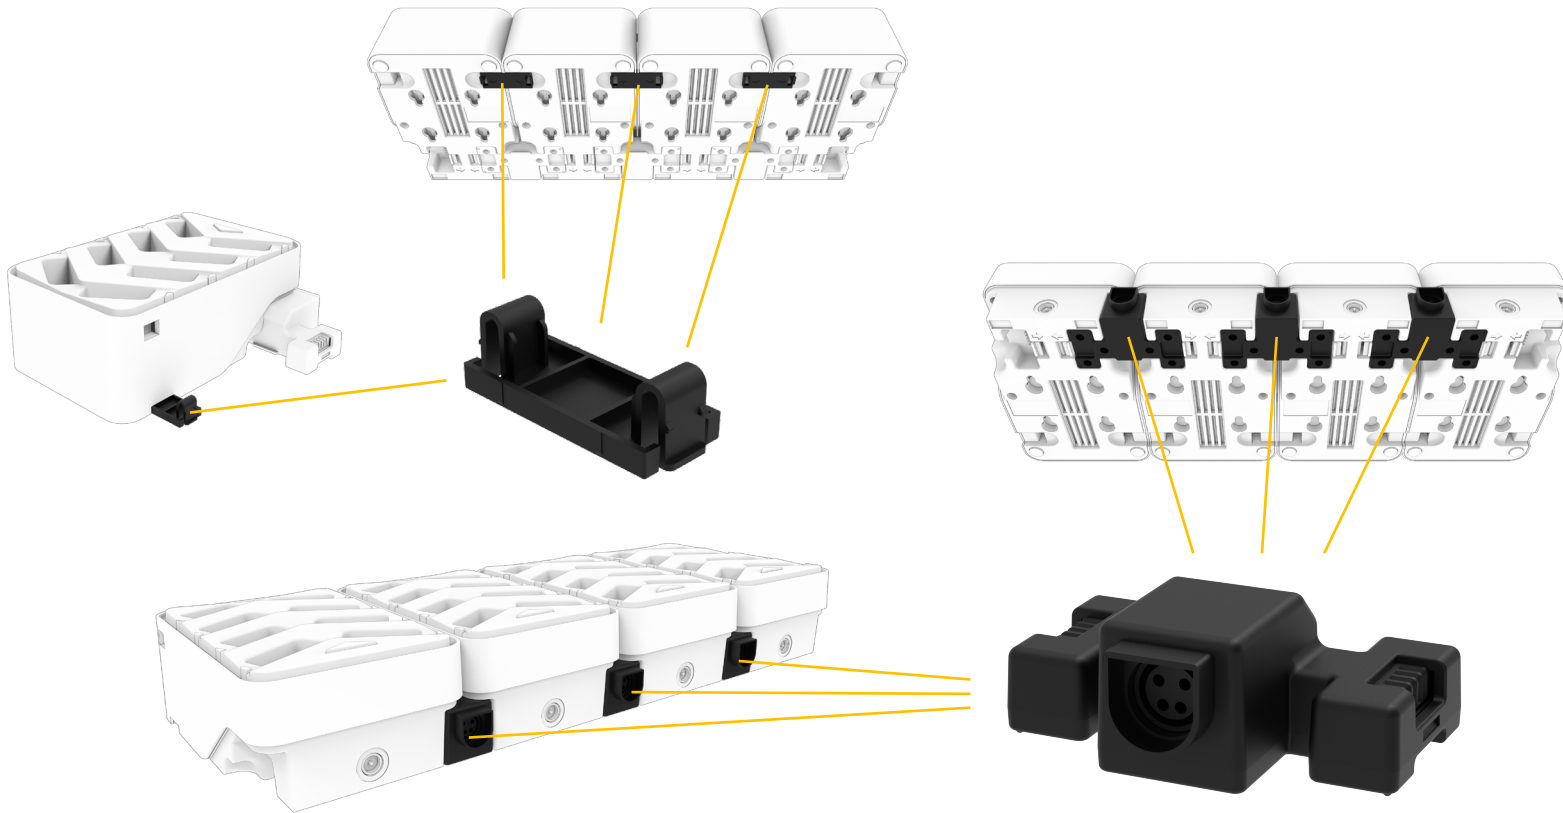

16/ 32 Slot Battery Charger

Component

Compatible

16 Slot Battery Charger with **1 bridges**
32 Slot Battery Charger with **3 bridges and 3 clips**