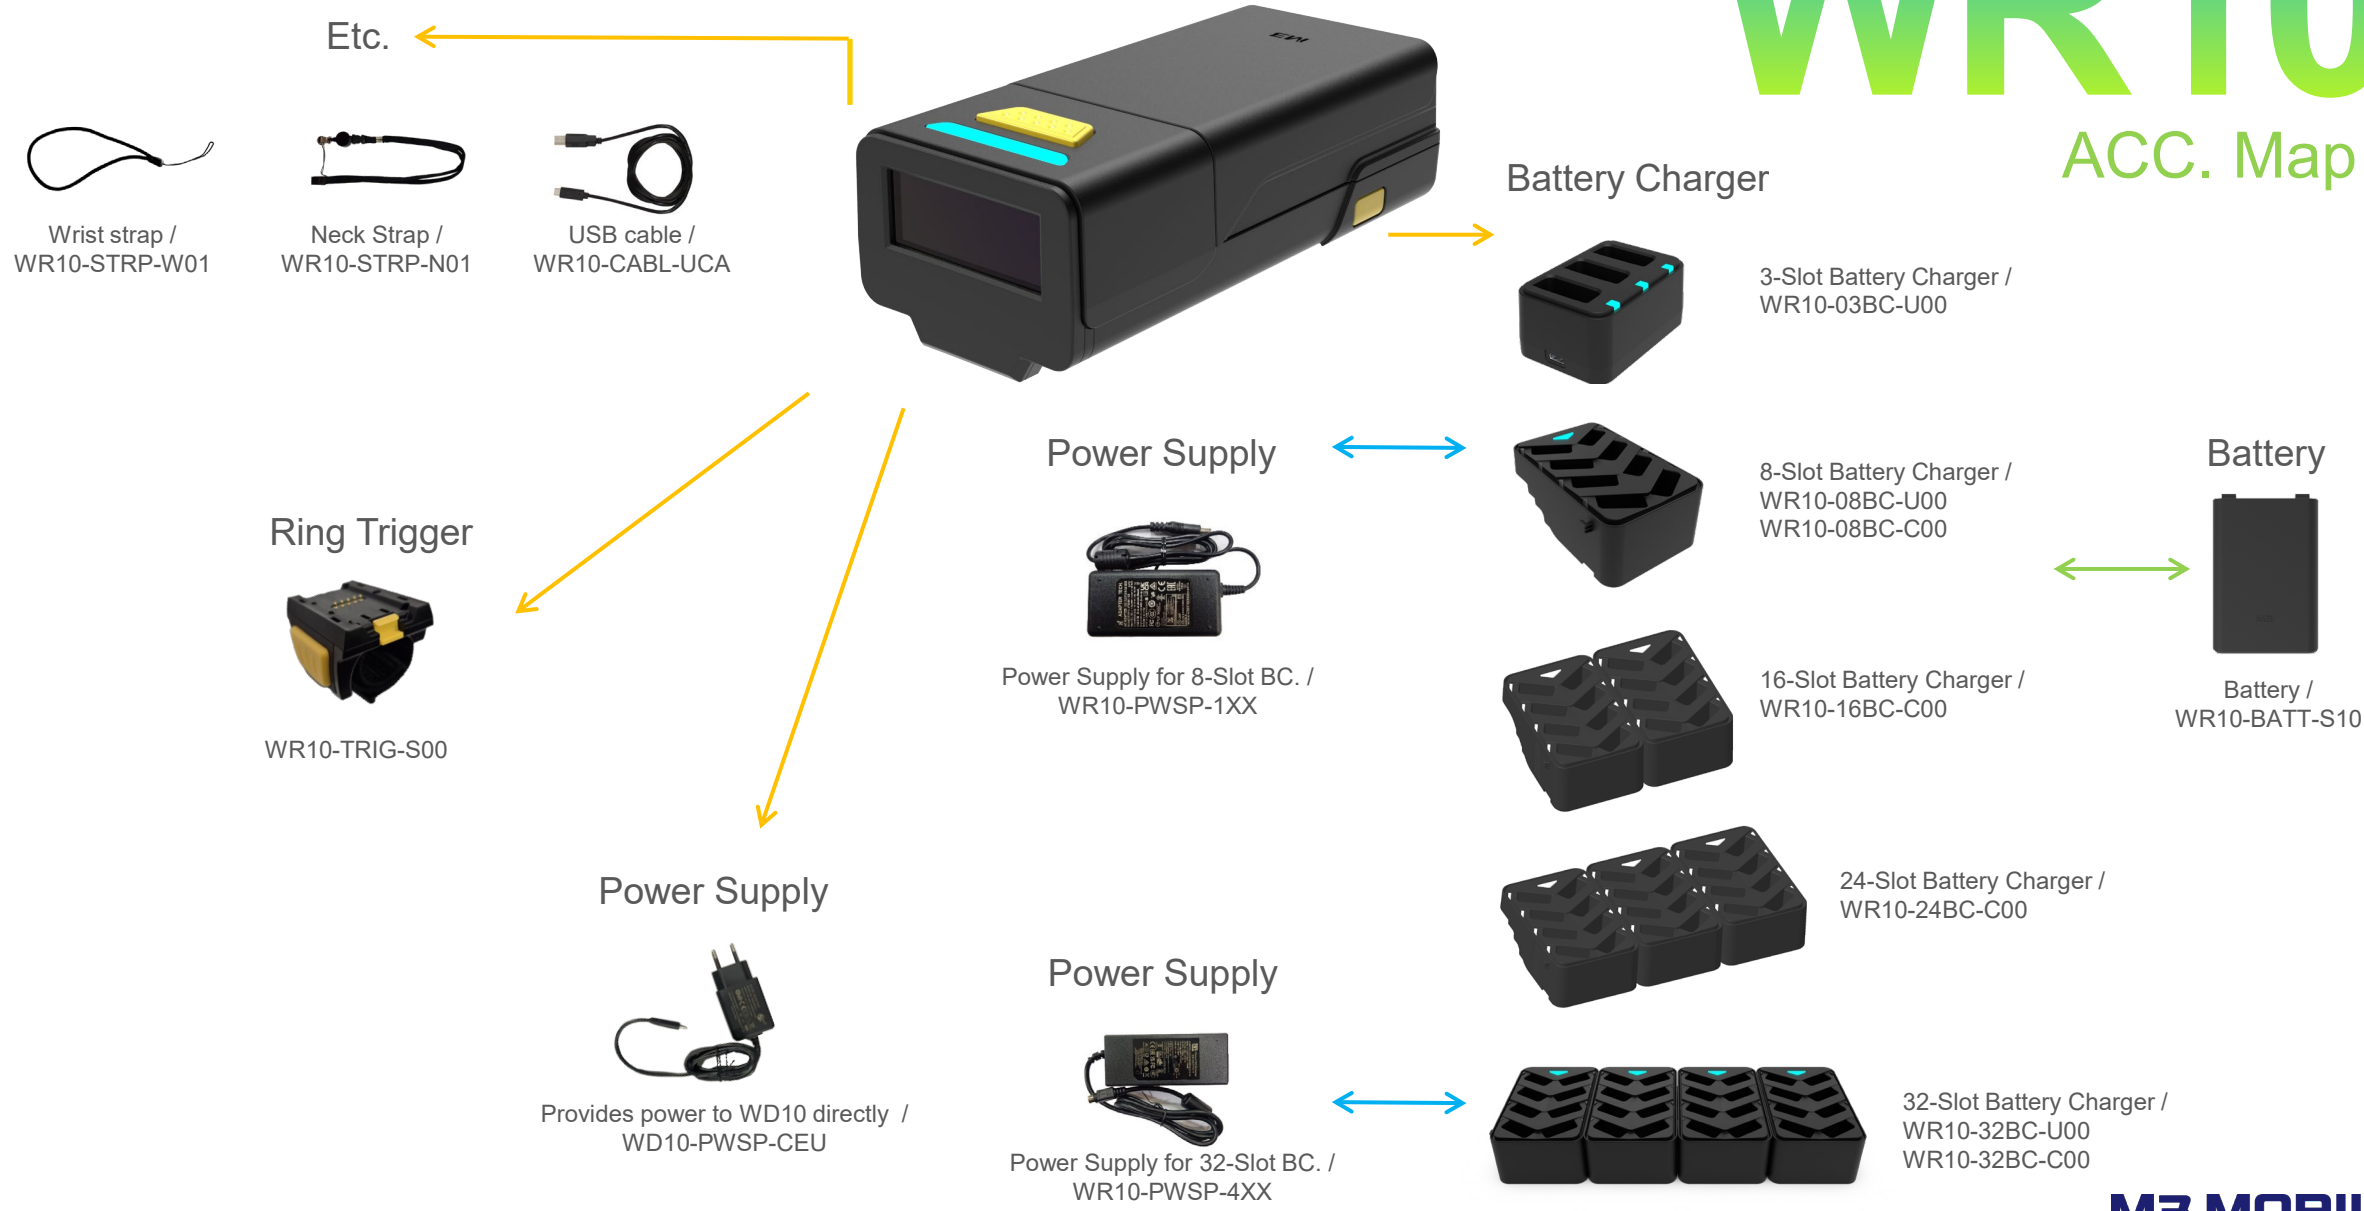

WR10

ACC. Map